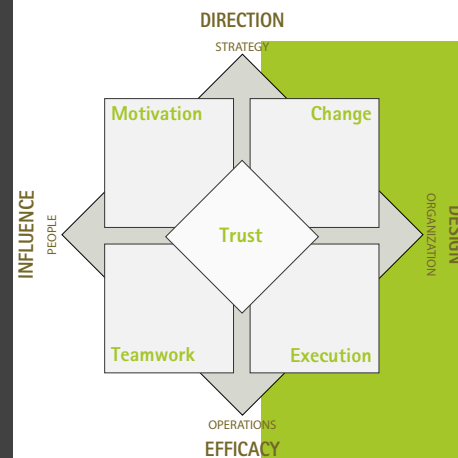

Note: the Six Seconds blue is not the same as the “KNOW” Blue from the model

Vital Signs Light Green

HEX #a4c629
RGB 164,198,41
CMYK 44,0,95,0

Vital Signs Dark Green

HEX #736629
RGB 115,102,41
CMYK 47,43,91,35